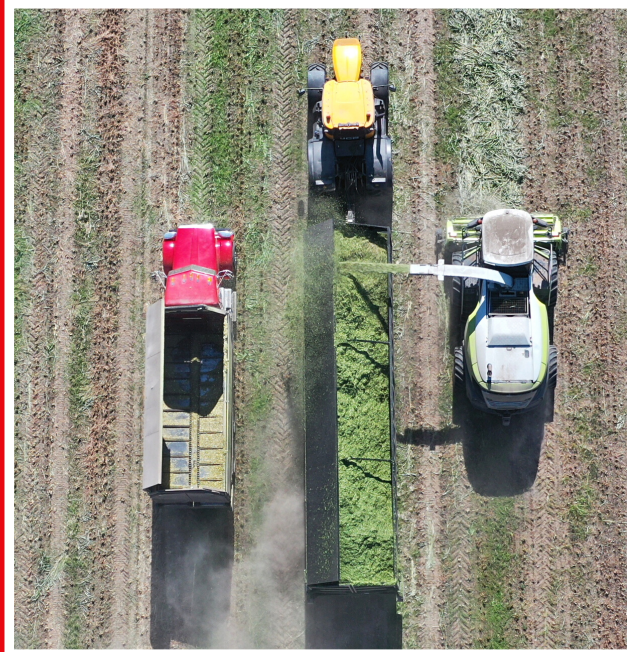

KIRBY SILAGE TRAILER

**CHOPPING
SEASON'S
NEW BEST
FRIEND**

CONTACT KIRBY AT
KIRBYMFG.COM OR BY
PHONE AT (209) 723-0778

SILAGE TRAILER FEATURES AND OPTIONS

KIRBY (BLACK) COMPARISON

2 MINUTE UNLOAD

40 FOOT FLOOR LENGTH

THE KIRBY 40 FOOT SILAGE WAGON IS YOUR SECRET WEAPON TO GETTING MORE DONE IN LESS TIME!

With the capacity of TWO TRUCKS and an average unload time of under 2 minutes, we have engineered the Kirby Silage Wagon to give maximum performance while being as operator friendly as possible! We do this by not only simplifying all controls, but also creating the **best steering system in the industry.**

If you are looking for more capacity, easier steering, tighter turn radiuses and the fastest unload times - look no further than the Kirby Silage Wagon!

UNIT SPECS

Overall Length	47'
Overall Wall Height	14'
Overall Width	125"
Struck Level Capacity	2,520 CU/FT
Heaped to Peak Capacity	2,900 CU/FT
HP Requirements	250 HP